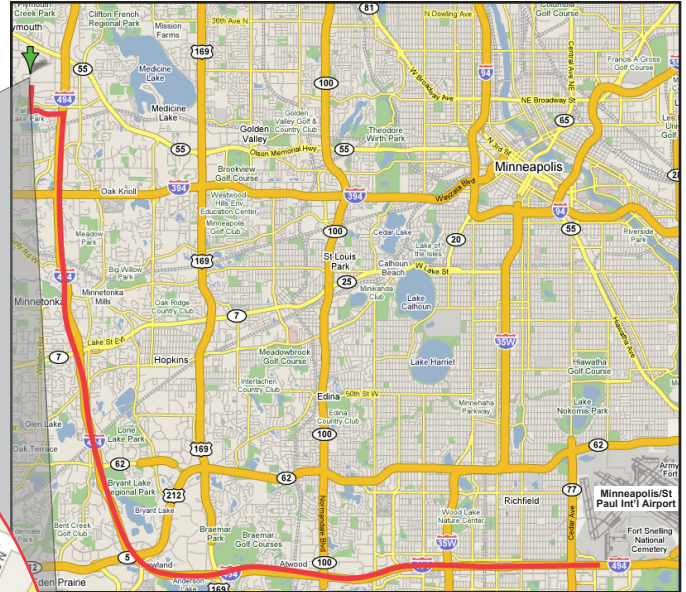

## Directions to

### From MSP Airport:

Follow Airport exit road. Keep to the right, following the signs for Hwy 494/Hwy 5 West. Follow 494 W and continue to 494 N (Hwy 494 goes East/West and then North/South). Follow 494 to Cty Rd 6 West exit. Go West to Niagara Ln (second stop light after exiting 494). Turn right on Niagara Ln. Proceed .5 miles. Productivity is on the left at the intersection of Niagara Ln and 25th Ave. N.

### Directions to Kelly Inn from Productivity:

From 25th Ave. N., turn left onto Niagara Ln to Hwy 55 and go right, or East. Go over bridge and turn right on Xenium Lane. Take first right (26th Ave) directly to hotel.