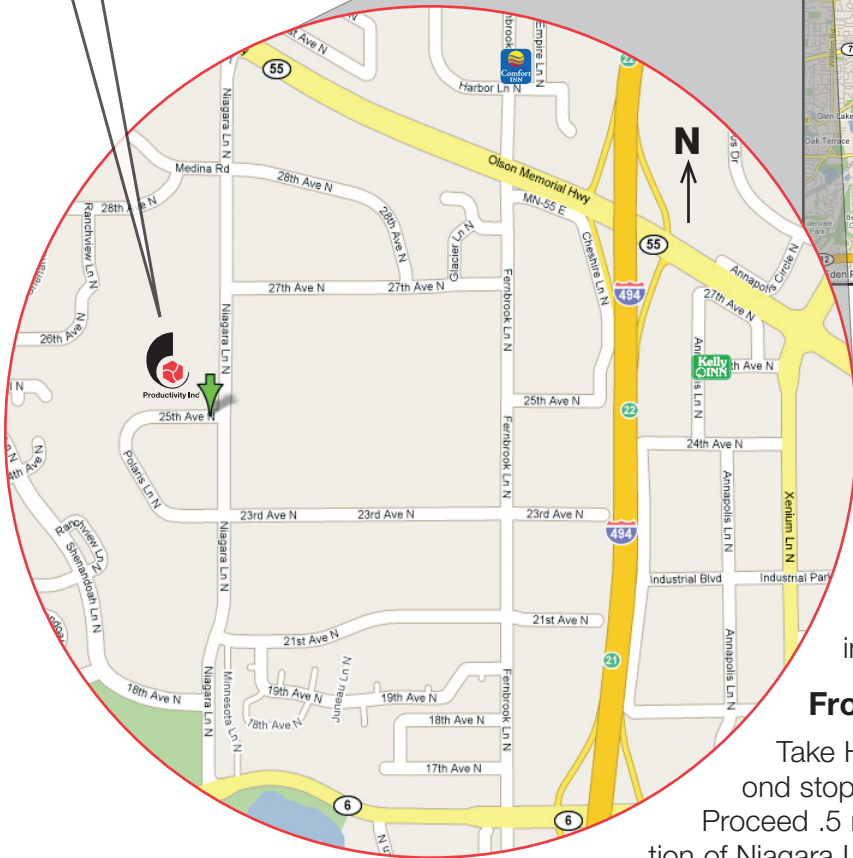

## Directions to

### From MSP Airport:

Follow Airport exit road. Keep to the right, following the signs for Hwy 494/Hwy 5 West. Follow 494 W and continue to 494 N (Hwy 494 goes East/West and then North/South). Follow 494 to Cty Rd 6 West exit. Go West to Niagara Ln (second stop light after exiting 494). Turn right on Niagara Ln. Proceed .5 miles. Productivity is on the left at the intersection of Niagara Ln and 25th Ave. N.

### Directions to Comfort Inn from Productivity:

From 25th Ave. N., turn left onto Niagara Ln to Hwy 55 and go right, or East. Get into left lane, and take left onto Fernbrook Ln. Turn right onto Harbor Ln.

### Directions to Kelly Inn from Productivity:

From 25th Ave. N., turn left onto Niagara Ln to Hwy 55 and go right, or East. Go over bridge and turn right on Xenium Lane. Take first right (26th Ave) directly to hotel.