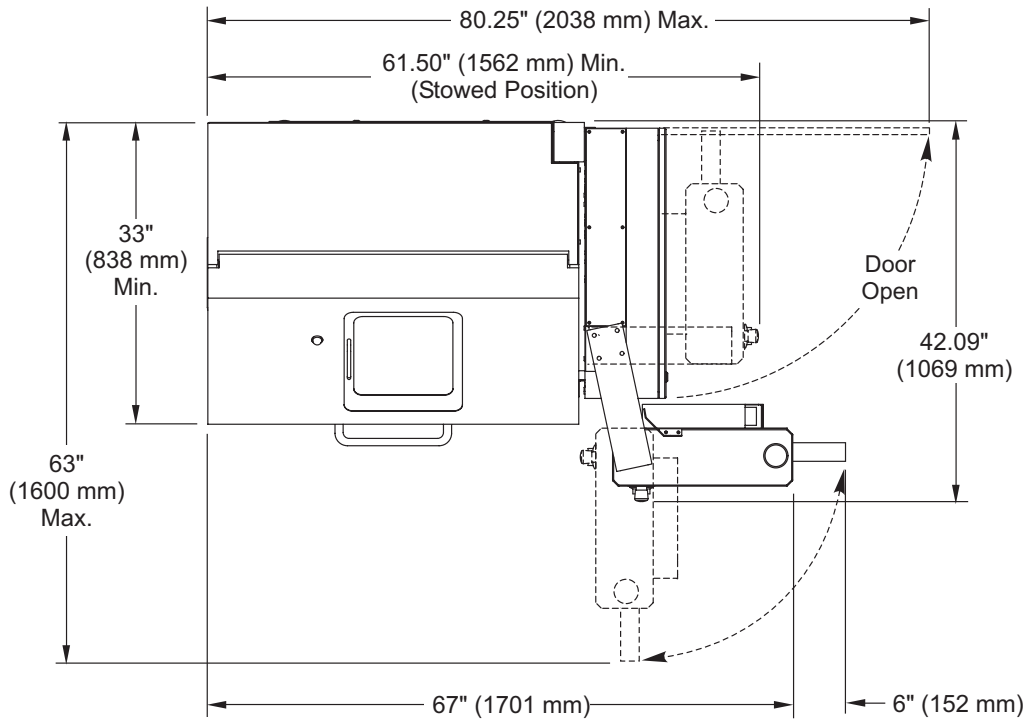

EXTERIOR

TOP

FRONT

OL-1 FOOTPRINT

TABLE DETAILS

A	12.00"	(305 mm)	F	0.33"	(008 mm)
B	6.00"	(152 mm)	G	2.50"	(64 mm)
C	0.78"	(020 mm)	H	1.75"	(44 mm)
D	0.44"	(011 mm)	J	3.38"	(86 mm)
E	0.30"	(008 mm)	K	1.63"	(41 mm)

INTERIOR/CLEARANCE

RIGHT SIDE (Partial View)

A	1.35"	(034 mm)	G	10.00"	(254 mm)
B	32.00"	(813 mm)	H	2.28"	(058 mm)
C	35.40"	(899 mm)	J	1.71"	(043 mm)
D	18.00"	(457 mm)	K	14.90"	(378 mm)
E	25.70"	(653 mm)	L	0.47"	(012 mm)
F	26.80"	(681 mm)	M	0.28"	(007 mm)
			N	Ø 4.00"	(102 mm)
			P	0.50"	(013 mm)