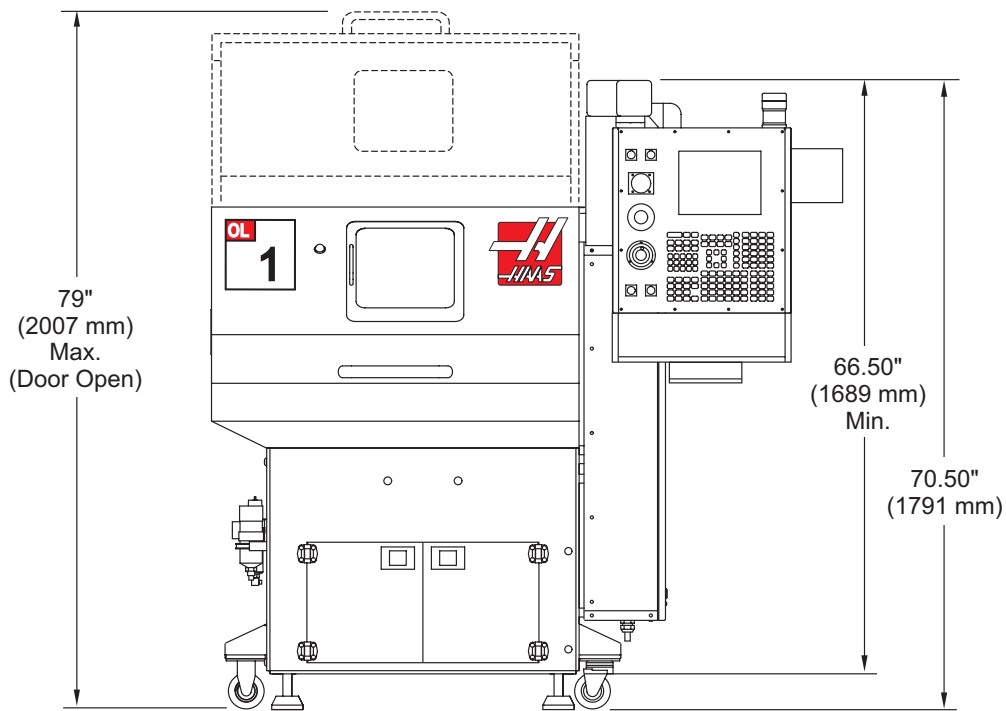

EXTERIOR

TOP

FRONT

OL-1 FOOTPRINT

TABLE DETAILS

A	12.00"	(305 mm)	F	0.33"	(008 mm)
B	6.00"	(152 mm)	G	2.50"	(64 mm)
C	0.78"	(020 mm)	H	1.75"	(44 mm)
D	0.44"	(011 mm)	J	3.38"	(86 mm)
E	0.30"	(008 mm)	K	1.63"	(41 mm)

INTERIOR/CLEARANCE

RIGHT SIDE (Partial View)

A	1.35"	(034 mm)	G	10.00"	(254 mm)
B	32.00"	(813 mm)	H	2.28"	(058 mm)
C	35.40"	(899 mm)	J	1.71"	(043 mm)
D	18.00"	(457 mm)	K	14.90"	(378 mm)
E	25.70"	(653 mm)	L	0.47"	(012 mm)
F	26.80"	(681 mm)	M	0.28"	(007 mm)
			N	Ø 4.00"	(102 mm)
			P	0.50"	(013 mm)