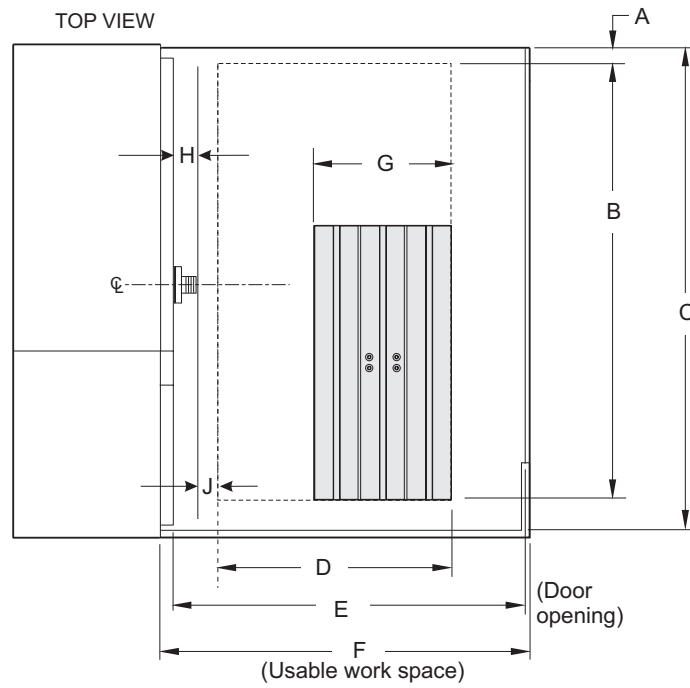

EXTERIOR

TOP

FRONT

OL-1 FOOTPRINT

TABLE DETAILS

A	12.00"	(305 mm)	F	0.33"	(008 mm)
B	6.00"	(152 mm)	G	2.50"	(64 mm)
C	0.78"	(020 mm)	H	1.75"	(44 mm)
D	0.44"	(011 mm)	J	3.38"	(86 mm)
E	0.30"	(008 mm)	K	1.63"	(41 mm)

INTERIOR/CLEARANCE

RIGHT SIDE (Partial View)

A	1.35"	(034 mm)	G	10.00"	(254 mm)
B	32.00"	(813 mm)	H	2.28"	(058 mm)
C	35.40"	(899 mm)	J	1.71"	(043 mm)
D	18.00"	(457 mm)	K	14.90"	(378 mm)
E	25.70"	(653 mm)	L	0.47"	(012 mm)
F	26.80"	(681 mm)	M	0.28"	(007 mm)
			N	Ø 4.00"	(102 mm)
			P	0.50"	(013 mm)