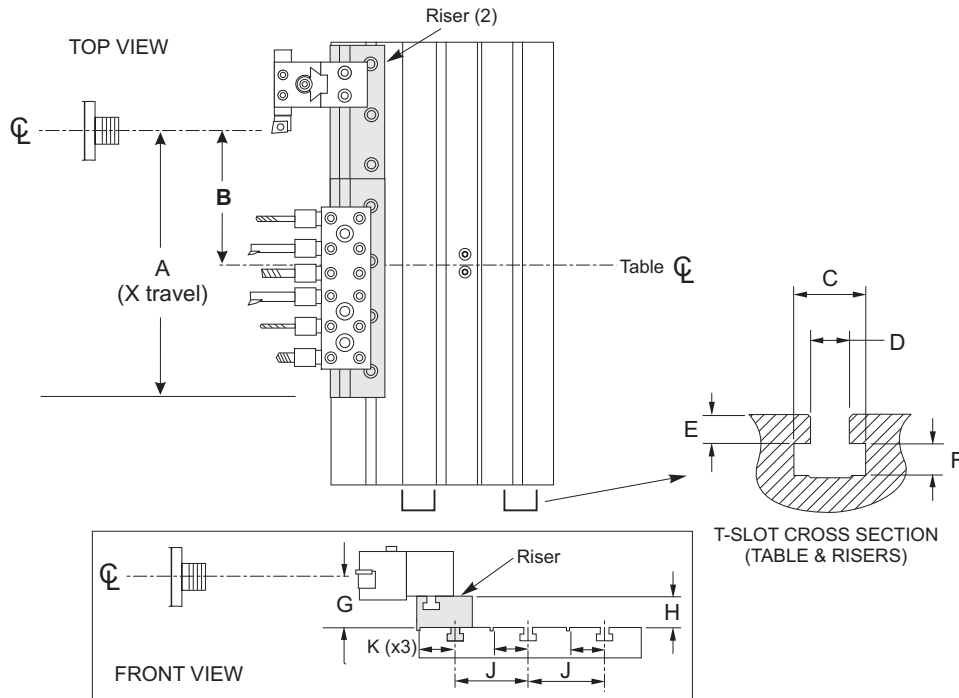

EXTERIOR

TOP

FRONT

OL-1 FOOTPRINT

TABLE DETAILS

A	12.00"	(305 mm)	F	0.33"	(008 mm)
B	6.00"	(152 mm)	G	2.50"	(64 mm)
C	0.78"	(020 mm)	H	1.75"	(44 mm)
D	0.44"	(011 mm)	J	3.38"	(86 mm)
E	0.30"	(008 mm)	K	1.63"	(41 mm)

INTERIOR/CLEARANCE

RIGHT SIDE (Partial View)

A	1.35"	(034 mm)	G	10.00"	(254 mm)
B	32.00"	(813 mm)	H	2.28"	(058 mm)
C	35.40"	(899 mm)	J	1.71"	(043 mm)
D	18.00"	(457 mm)	K	14.90"	(378 mm)
E	25.70"	(653 mm)	L	0.47"	(012 mm)
F	26.80"	(681 mm)	M	0.28"	(007 mm)
			N	Ø 4.00"	(102 mm)
			P	0.50"	(013 mm)