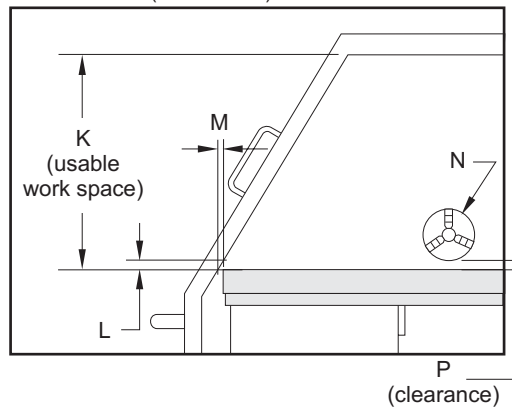

EXTERIOR

TOP

FRONT

OL-1 FOOTPRINT

TABLE DETAILS

A	12.00"	(305 mm)	F	0.33"	(008 mm)
B	6.00"	(152 mm)	G	2.50"	(64 mm)
C	0.78"	(020 mm)	H	1.75"	(44 mm)
D	0.44"	(011 mm)	J	3.38"	(86 mm)
E	0.30"	(008 mm)	K	1.63"	(41 mm)

INTERIOR/CLEARANCE

RIGHT SIDE (Partial View)

A	1.35"	(034 mm)	G	10.00"	(254 mm)
B	32.00"	(813 mm)	H	2.28"	(058 mm)
C	35.40"	(899 mm)	J	1.71"	(043 mm)
D	18.00"	(457 mm)	K	14.90"	(378 mm)
E	25.70"	(653 mm)	L	0.47"	(012 mm)
F	26.80"	(681 mm)	M	0.28"	(007 mm)
			N	Ø 4.00"	(102 mm)
			P	0.50"	(013 mm)