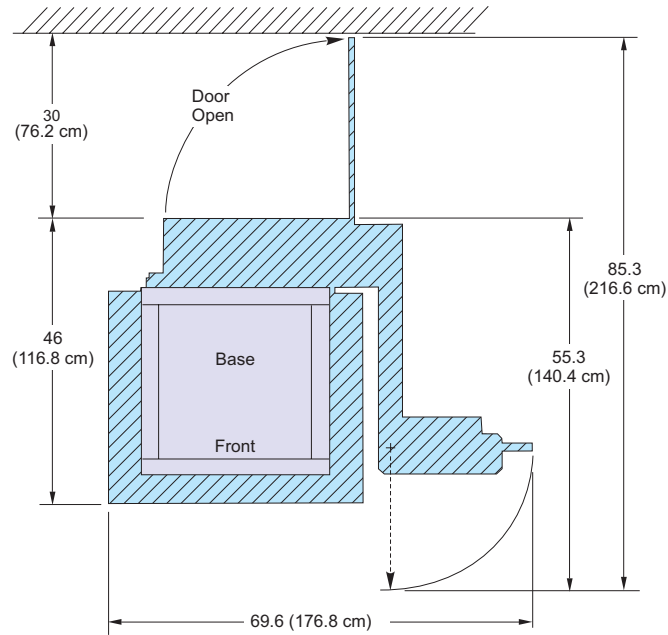

EXTERIOR

TOP

FRONT

OL-1 FOOTPRINT

TABLE DETAILS

A	12.00"	(305 mm)	F	0.33"	(008 mm)
B	6.00"	(152 mm)	G	2.50"	(64 mm)
C	0.78"	(020 mm)	H	1.75"	(44 mm)
D	0.44"	(011 mm)	J	3.38"	(86 mm)
E	0.30"	(008 mm)	K	1.63"	(41 mm)

INTERIOR/CLEARANCE

RIGHT SIDE (Partial View)

A	1.35"	(034 mm)	G	10.00"	(254 mm)
B	32.00"	(813 mm)	H	2.28"	(058 mm)
C	35.40"	(899 mm)	J	1.71"	(043 mm)
D	18.00"	(457 mm)	K	14.90"	(378 mm)
E	25.70"	(653 mm)	L	0.47"	(012 mm)
F	26.80"	(681 mm)	M	0.28"	(007 mm)
			N	Ø 4.00"	(102 mm)
			P	0.50"	(013 mm)